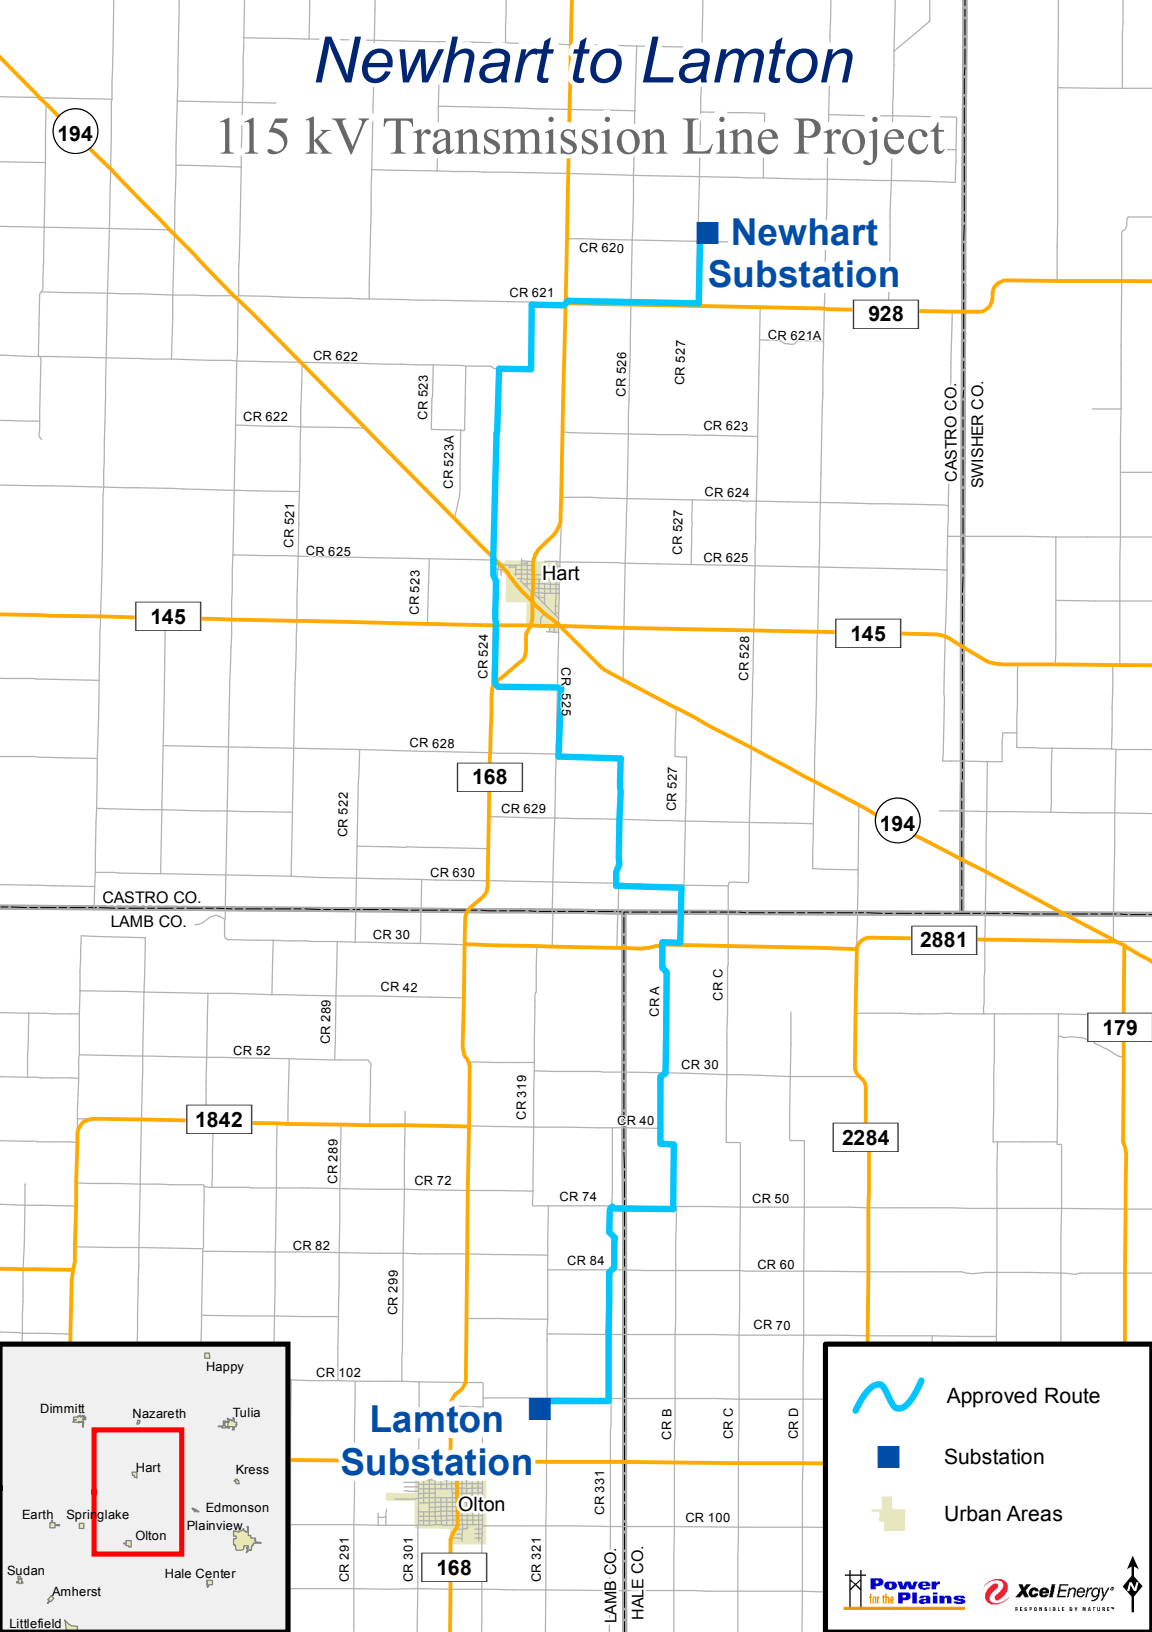

Newhart to Lamton

115 kV Transmission Line Project

Newhart Substation

Hart

Lamton Substation

168

-  Approved Route
-  Substation
-  Urban Areas