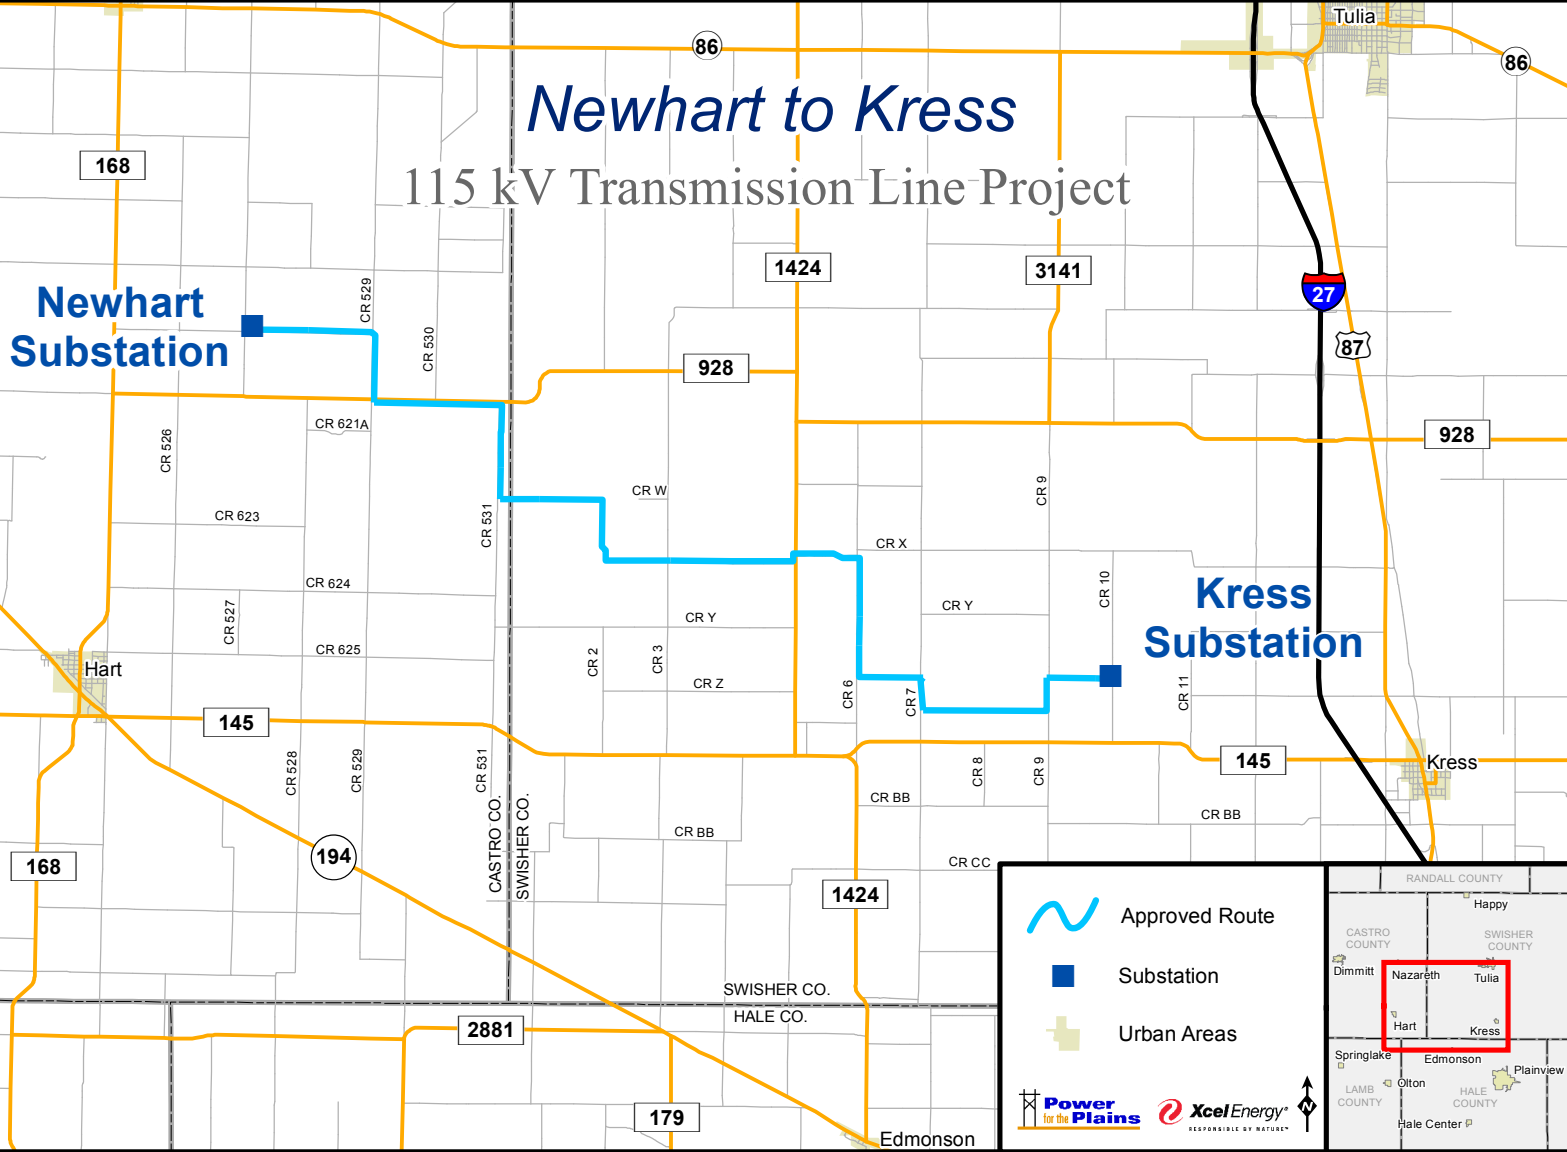

Newhart to Kress

115 kV Transmission Line Project

**Newhart
Substation**

**Kress
Substation**

 Approved Route

 Substation

 Urban Areas